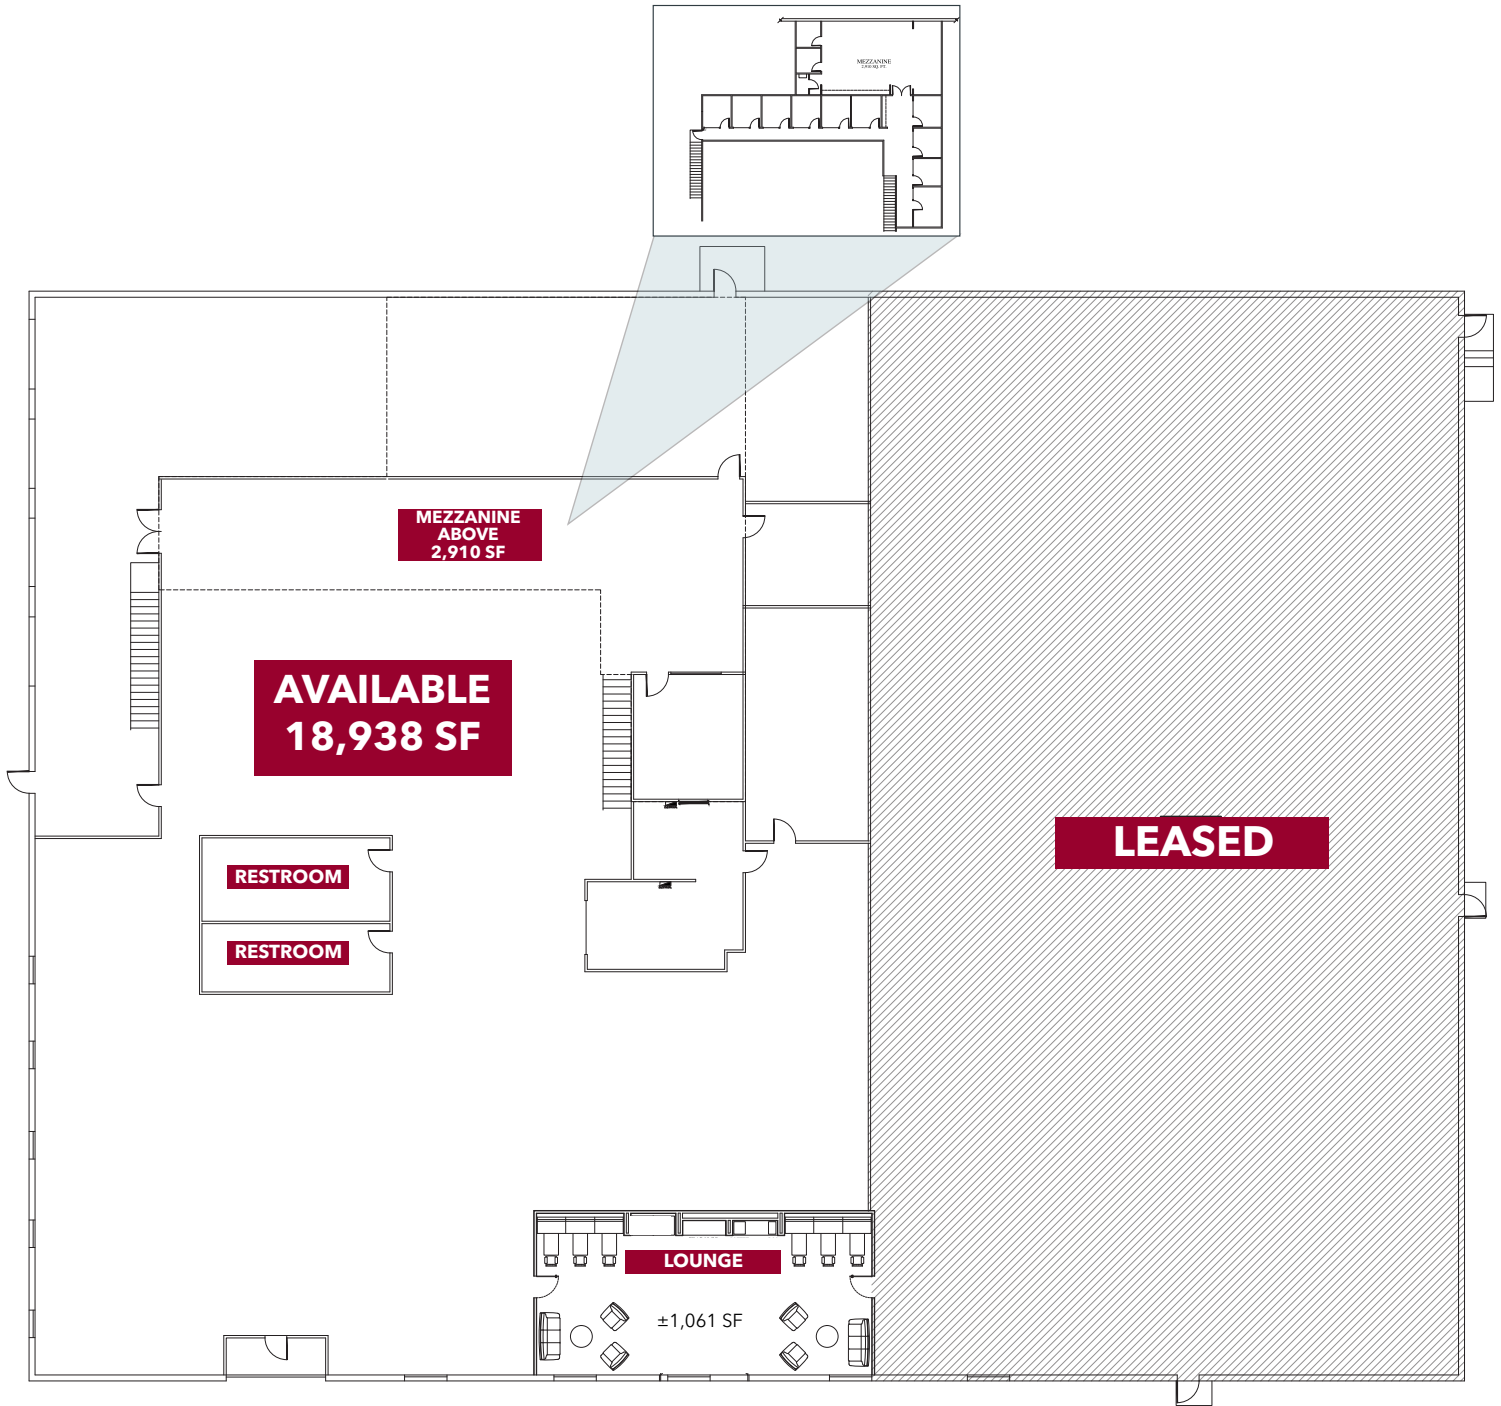

**18,938 SF AVAILABLE**

**FOR LEASE**

**BUILDING PLAN**

18,938 SF AVAILABLE

FOR LEASE

**18,938 SF AVAILABLE**

**FOR LEASE**

SITE AERIAL